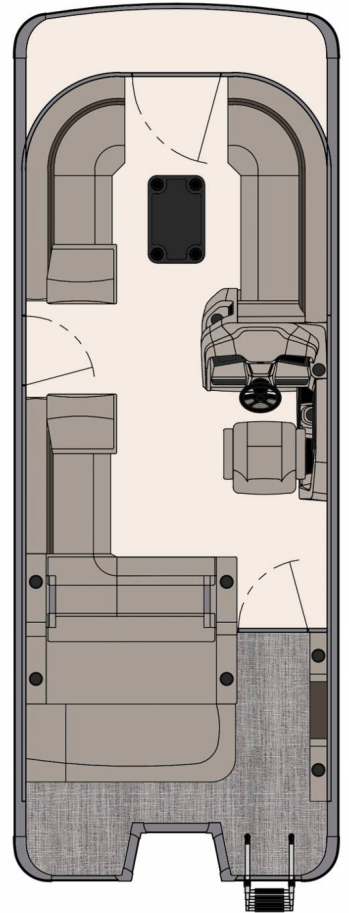

P.O. BOX 366
LAKE DELTON, WI 53965
(608) 254-8702
JAMES/SALES (C) 608-393-0848

Avalon
LUXURY PONTOON BOATS

2020 AVALON LSZ VERSATILE REAR BENCH ELECTRIC BLUE FEATURES:

- 24X8.5X25
- YAMAHA PRERIG
- ELECTRIC BLUE WALLS
- 2ND WALL COLOR IS BLACK
- PLAYPEN COVER
- ELECTRIC BLUE CANVAS
- GRAPHITE INTERIOR PACKAGE
- SONORA GRAPHITE BASE VINYL COLOR
- ELECTRIC BLUE ACCENT VINYL COLOR
- BRUSHED PEWTER SEATING CLADDING
- 1 LOW BACK RECLINING COMMANDER'S CHAIR
- GARMIN STRIKER 5CV
- 6 INF622MB SPEAKERS
- USB W/AUX
- BLACK SOFT GRIP WITH CHROME SPOKES STEERING WHEEL
- WATERFALL FLOORING
- PRE-DRILL TRANSOM
- SPORT PERFORMANCE 25

- BLACK DOCKLIGHTS
- OUTBOARD SKI TOW BAR
- PRIVACY STATION RAIL AND CURTAIN